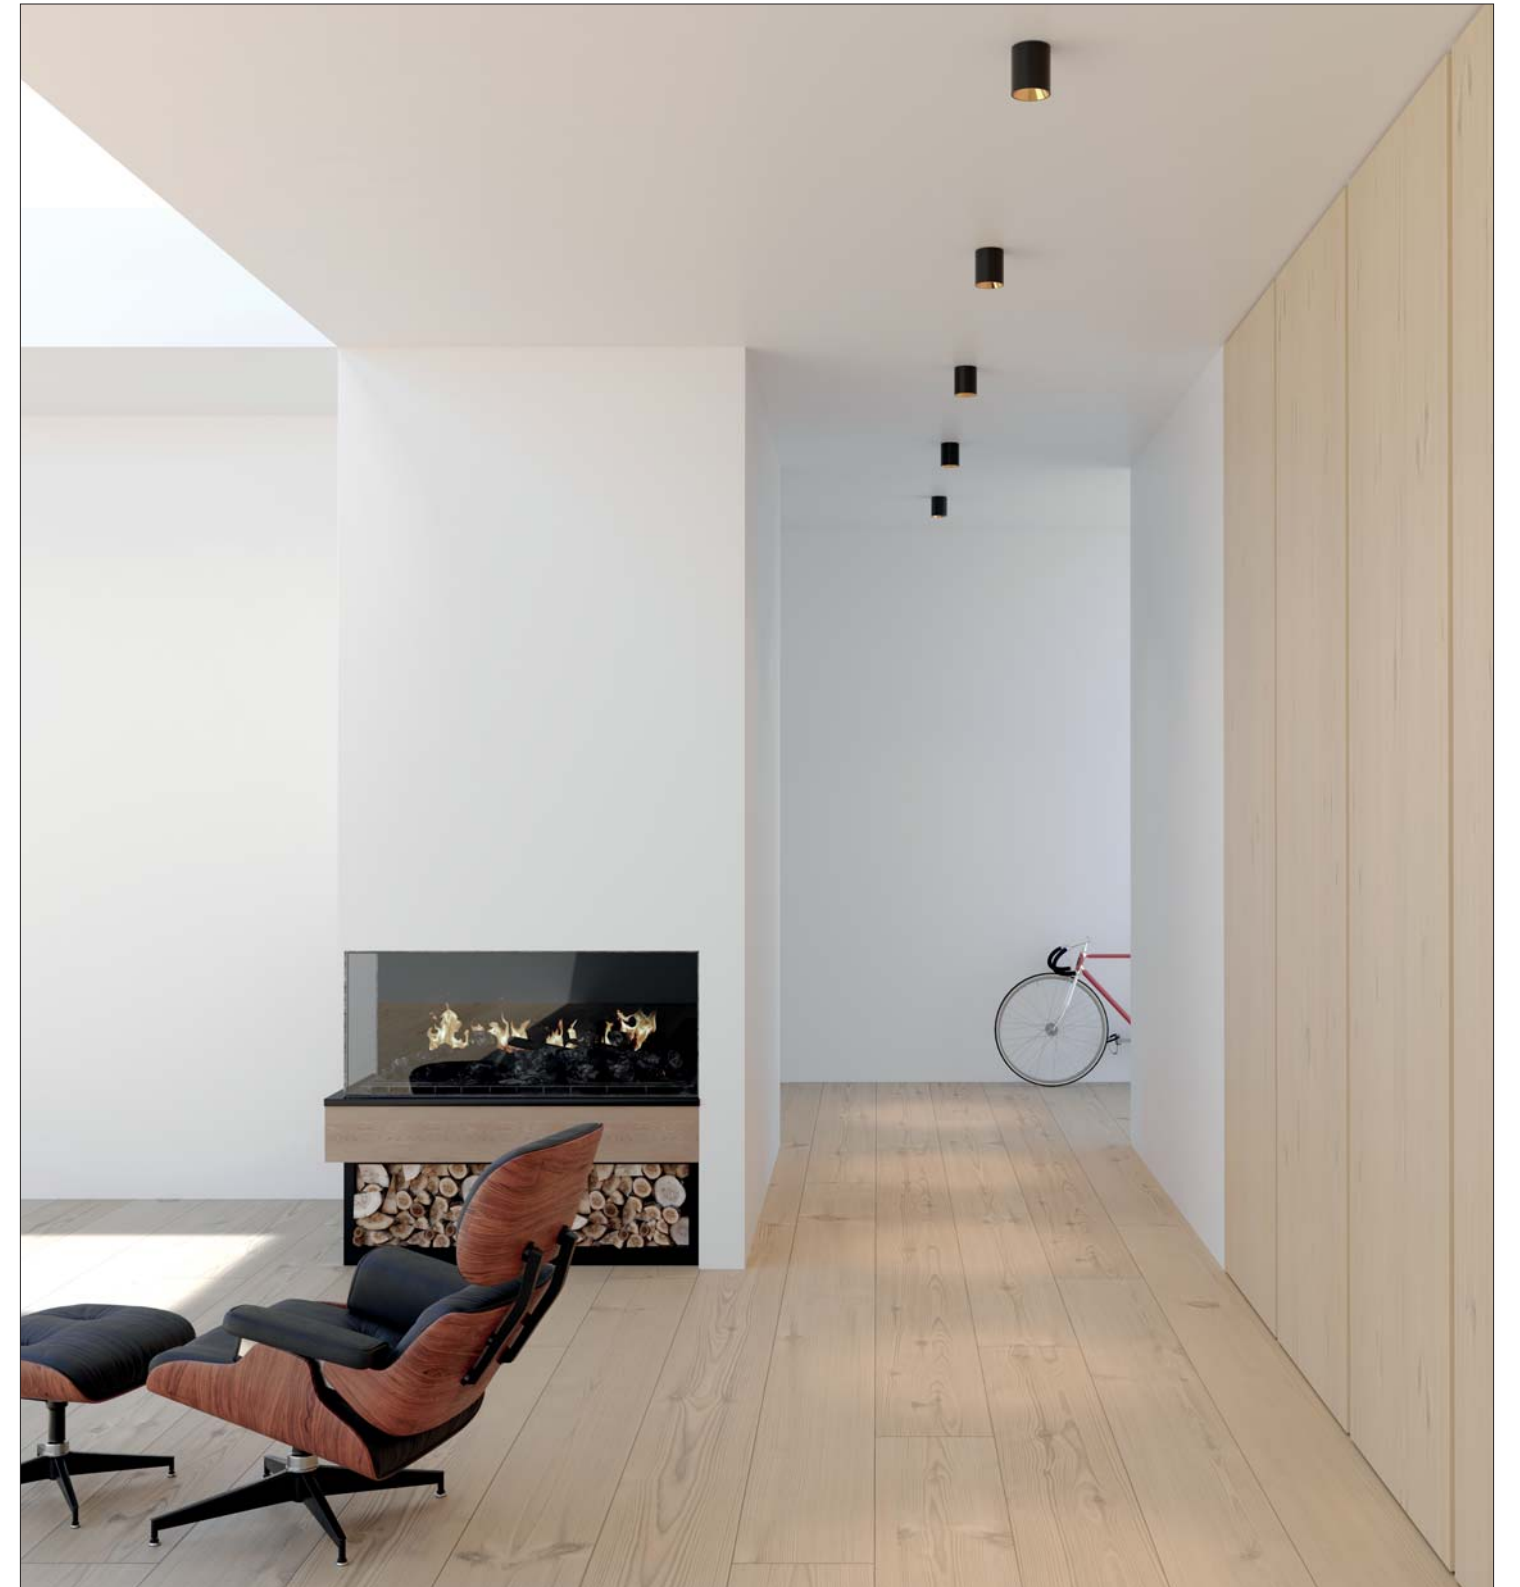

□ 2B Black + Black Chrome

□ 2G Black + Gold

Option: Honeycomb cover Ø 3,8 cm

**1XG3.H50.02**

Option: Striped glass Ø 3,8 cm

**1XG3.G50.ST**

X7R  $\varnothing 8,5$

UGR<19

6B White + Black Chrome

6G White + Gold

Option: Honeycomb cover  $\varnothing 3,8$  cm

**1XG3.H50.02**

Option: Striped glass  $\varnothing 3,8$  cm

**1XG3.G50.ST**