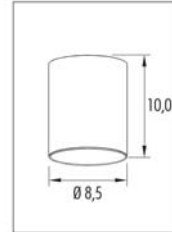

□ 2B Black + Black Chrome

□ 2G Black + Gold

Option: Honeycomb cover Ø 3,8 cm

**1XG3.H50.02**

Option: Striped glass Ø 3,8 cm

**1XG3.G50.ST**

X7R  $\varnothing 8,5$

UGR<19

6B White + Black Chrome

6G White + Gold

Option: Honeycomb cover  $\varnothing 3,8$  cm

**1XG3.H50.02**

Option: Striped glass  $\varnothing 3,8$  cm

**1XG3.G50.ST**