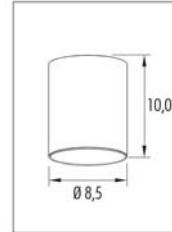

X7R Ø 8,5

UGR<19

IP20 ☺	MC-E=3	CE ▽
220V ÷ 240V	LED 8W	CRI>95
<b>3X7R.H23S.</b> □	dimming IGBT - TRIAC	
LED color	Nominal lm	▲ Beam spread
3000 °K	877	24°

□ 22 Black + Black

□ 26 Black + White

□ 2H Black + Chrome

□ 2B Black + Black Chrome

□ 2G Black + Gold

Option: Honeycomb cover Ø 3,8 cm

**1XG3.H50.02**

Option: Striped glass Ø 3,8 cm

**1XG3.G50.ST**

X7R  $\varnothing 8,5$

UGR<19

6B White + Black Chrome

6G White + Gold

Option: Honeycomb cover  $\varnothing 3,8$  cm

**1XG3.H50.02**

Option: Striped glass  $\varnothing 3,8$  cm

**1XG3.G50.ST**