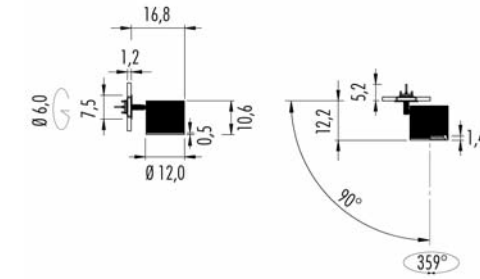

(m-M) = min. Led unit - Max Led unit

IP20	MC-E=3	CE
350lm/A	11W	CRI>85
PR12.3		
Led color	Nominal lm	Beam spread
2 = 2700°K	1195	M = 38°
3 = 3000°K	1257	S = 22°
4 = 4000°K	1313	T = 10°

© (m-M) Converter

IP20	MC-E=3	CE	▽	⊕
350m/A	12,5W	CRI>85		
PR12.6				
■ Led color	Nominal lm	▲ Beam spread		
2 = 2700°K	1578	L = 60°		
3 = 3000°K	1669	S = 24°		
4 = 4000°K	1740	T = 12°		
© (m-M) Converter				
DRV.350.1L (1-1) on/off				
DRV.351.40 (1-3) DALI - Push - 1...10V (Remote installation)				
DRV.352.15 (1-1) DALI				
DRV.353.15 (1-1) Push - 1...10V				
DRV.354.18 (1-1) IGBT - Triac				