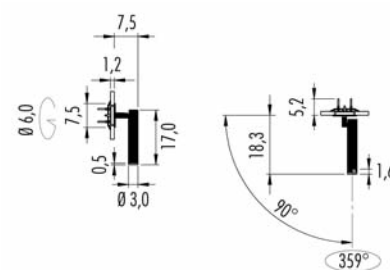

Pop 12 Ring

Harbour design 2017

Semi-recessed wall and ceiling lamp for interior lighting. White or black painted diffuser, with a front ring, available in copper, brass, white or black color.

Lampada semi-incasso da parete e plafone per interni. Diffusore bianco o nero, con inserto frontale circolare, disponibile color rame, ottone, bianco o nero.

Halb-Einbauleuchte für Wand und Decke für Innen. Lichtschirm weiß oder schwarz lackiert, mit einem runden Kopf verfügbar in den Farben Kupfer, Messing, Weiß oder Schwarz.

Applique et plafonnier semi-encastré pour intérieur. Diffuseur laqué blanc ou noir, avec une extrémité circulaire, disponible laquée cuivre, laiton, blanc ou noir.

Lámpara semi-empotrable de pared-plafón para interior. Difusor pintado blanco o negro, con una extremidad circular, disponible pintada cobre, latón, blanco o negro.

IP20 MC-E=3

500 m/A 6W CRI>90

PR12.2

Led color	Nominal lm	Beam spread
2 = 2700°K	528	S = 24°
3 = 3000°K	552	
4 = 4000°K	594	

1. (m-M) Converter
2. DRV.500.15 (1-1) on/off
   - DRV.501.50 (1-7) DALI - Push - 1...10V (Remote installation)
   - DRV.502.20 (1-3) DALI
   - DRV.503.20 (1-3) Push - 1...10V
   - DRV.504.10 (1-1) IGBT - Triac

Frame - Struttura	Ring - Anello
02 Black-Nero	Black-Nero
06 White - Bianco	White - Bianco
KC Black-Nero	Copper-Rame
KS Black-Nero	Brass-Ottone
WC White - Bianco	Copper-Rame
WS White - Bianco	Brass-Ottone

(m-M) = min. Led unit - Max Led unit