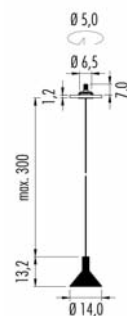

Suspension pour intérieur avec câble coaxial, composée d'une structure en métal verni. Deux différents types de patères, sur demande: Patère « Cup » apparente, qui s'installe sur tout type de plafond. Patère « Arc » encastrée, pour plafond en placoplâtre ou en bois, sans besoin d'enduire. L'épaisseur du faux-plafond doit être 1,2cm, et le plénum minimum pour le montage ne doit pas être inférieur à 7,5cm. **Article disponible avec « Sistema Filo ».**

Artículo de suspensión para interior con cable coaxial, compuesto por una estructura en metal pintado. Dos diversas tipologías de rosetón, bajo pedido: "Cup" rosetón exterior a la vista, instalable en todos los tipos de techo. "Arc" rosetón oculto para los techos de escayola o madera, en ambos casos sin necesidad de enmasillar o retocar. El espesor del techo debe ser 1,2cm. y la superficie mínima para el montaje del rosetón no debe ser inferior a los 7,5cm. **Artículo disponible con "Sistema Filo".**

IP20	©	ARC	CE	▽
220-240V		6W CRI>90		dimmiabile IGBT - Triac
CRA.2 ■ S. □				
■ Led color	Nominal lm	Beam spread		
2 = 2700°K	528	S = 20°		
3 = 3000°K	552			

IP20	©	CUP	CE	▽
220-240V		6W CRI>90		on/off
CRC.2 ■ S. □				
■ Led color	Nominal lm	Beam spread		
2 = 2700°K	528	S = 20°		
3 = 3000°K	552			

□	Diffuser color	ARC canopy-rosone	CUP canopy-rosone
02	● Black - Nero	White - Bianco	Black - Nero
06	○ White - Bianco	White - Bianco	Black - Nero
B	● Blue - Blu	White - Bianco	Black - Nero
C	● Copper - Rame	White - Bianco	Black - Nero
G	● Green - Verde	White - Bianco	Black - Nero
P	● Rose - Rosa	White - Bianco	Black - Nero
R	● Red - Rosso	White - Bianco	Black - Nero