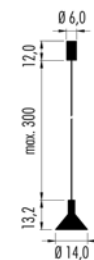

Suspension pour intérieur avec câble coaxial, composée d'une structure en métal verni. Deux différents types de patères, sur demande: Patère « Cup » apparente, qui s'installe sur tout type de plafond. Patère « Arc » encastrée, pour plafond en placoplâtre ou en bois, sans besoin d'enduire. L'épaisseur du faux-plafond doit être 1,2cm, et le plénum minimum pour le montage ne doit pas être inférieur à 7,5cm. **Article disponible avec « Sistema Filo ».**

Artículo de suspensión para interior con cable coaxial, compuesto por una estructura en metal pintado. Dos diversas tipologías de rosetón, bajo pedido: "Cup" rosetón exterior a la vista, instalable en todos los tipos de techo. "Arc" rosetón oculto para los techos de escayola o madera, en ambos casos sin necesidad de enmasillar o retocar. El espesor del techo debe ser 1,2cm. y la superficie mínima para el montaje del rosetón no debe ser inferior a los 7,5cm. **Artículo disponible con "Sistema Filo".**

IP20	©	ARC	CE	▽
220-240V		6W CRI>90		dimmiabile IGBT - Triac
CRA.2 ■ S. □				
■ Led color	Nominal lm	Beam spread		
2 = 2700°K	528	S = 20°		
3 = 3000°K	552			

IP20	©	CUP	CE	▽
220-240V		6W CRI>90		on/off
CRC.2 ■ S. □				
■ Led color	Nominal lm	Beam spread		
2 = 2700°K	528	S = 20°		
3 = 3000°K	552			

□	Diffuser color	ARC canopy-rosone	CUP canopy-rosone
02	● Black - Nero	White - Bianco	Black - Nero
06	○ White - Bianco	White - Bianco	Black - Nero
B	● Blue - Blu	White - Bianco	Black - Nero
C	● Copper - Rame	White - Bianco	Black - Nero
G	● Green - Verde	White - Bianco	Black - Nero
P	● Rose - Rosa	White - Bianco	Black - Nero
R	● Red - Rosso	White - Bianco	Black - Nero