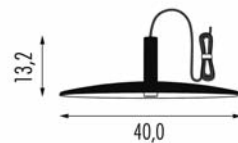

IP20 ☉	Chapeau	CE	▽
500 m/A	6W CRI>90		
CP1.2 ■ S. □	12m Cable		
CP2.2 ■ S. □	22m Cable		
■ Led color	Nominal lm	Beam spread	
2 = 2700 °K	528	S = 20°	
3 = 3000 °K	552		

□ Diffuser color: Bijoux - C'est moi - Chérie - Petit - Chapeau

- 02 ● Black - Nero
- 06 ○ White - Bianco
- B ● Blue - Blu
- C ● Copper - Rame
- G ● Green - Verde
- P ● Rose - Rosa
- R ● Red - Rosso

□ Up Down Diffuser color: BonBon

- 02 ●● Black/Black - Nero/Nero
- 06 ○○ White/White - Bianco/Bianco
- BC ●● Blue/Copper - Blu/Rame
- GC ●● Green/Copper - Verde/Rame
- PC ●● Rose/Copper - Rosa/Rame
- CR ●● Copper/Red - Rame/Rosso

CUP Canopy ☉	for max 2 diffusers
FL2.CUP.02 250 m/A	Black - Nero (on/off)
FL5.CUP.02 500 m/A	Black - Nero (dimnable IGBT - Triac)
FL7.CUP.02 700 m/A	Black - Nero (on/off)