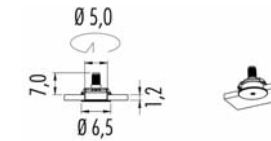

ARC Canopy ☉	for max 1 diffuser
FL2.ARC.06 250 m/A	White - Bianco (on/off)
FL5.ARC.06 500 m/A	White - Bianco (dimnable IGBT - Triac)
FL7.ARC.06 700 m/A	White - Bianco (on/off)