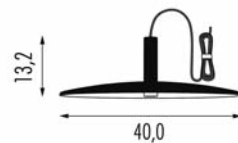

IP20 ☉	Chapeau	CE ▽
500 m/A	6W CRI>90	
CP1.2 ■ S. □	12m Cable	
CP2.2 ■ S. □	22m Cable	
■ Led color	Nominal lm	Beam spread
2 = 2700 °K	528	S = 20°
3 = 3000 °K	552	

□ Diffuser color: Bijoux - C'est moi - Chérie - Petit - Chapeau

- 02 ● Black - Nero
- 06 ○ White - Bianco
- B ● Blue - Blu
- C ● Copper - Rame
- G ● Green - Verde
- P ● Rose - Rosa
- R ● Red - Rosso

□ Up Down Diffuser color: BonBon

- 02 ●● Black/Black - Nero/Nero
- 06 ○○ White/White - Bianco/Bianco
- BC ●● Blue/Copper - Blu/Rame
- GC ●● Green/Copper - Verde/Rame
- PC ●● Rose/Copper - Rosa/Rame
- CR ●● Copper/Red - Rame/Rosso

CUP Canopy ☉	for max 2 diffusers
FL2.CUP.02 250 m/A	Black - Nero (on/off)
FL5.CUP.02 500 m/A	Black - Nero (dimnable IGBT - Triac)
FL7.CUP.02 700 m/A	Black - Nero (on/off)