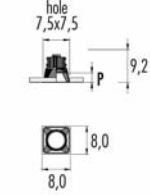

For brickwork. Per laterizio

IP40	MC-E=3	CE	▽	⊕

350m/A LED 11W CRI>85

B2M.3 ■ S. □ P = 2,6cm

B2MH.3 ■ S. □ P = 2,1cm

With honeycomb. Con frangiluce

■ Led color	Nominal lm	Beam spread
2 = 2700°K	1195	S = 22°
3 = 3000°K	1257	T = 15°
4 = 4000°K	1313	

☉ (m-M) Converter

DRV.350.1L (1-1) on/off

DRV.350.25 (2-2) on/off

DRV.352.15 (1-1) DALI

DRV.353.15 (1-1) Push - 1...10V

DRV.354.18 (1-1) IGBT - TRIAC