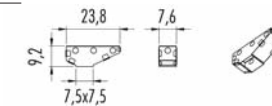

Housing for brickwork. Cassaforma per laterizio

M02.080.01