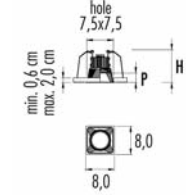

For plasterboard. Per cartongesso

IP40	MC-E=3	CE	▽	⊕

350m/A LED 11W CRI>85 H = 9,2

B02.3 ■ S. □ P = 2,6cm

B02H.3 ■ S. □ P = 2,1cm

With honeycomb. Con frangiluce

■ Led color	Nominal lm	Beam spread
2 = 2700°K	1195	S = 22°
3 = 3000°K	1257	T = 15°
4 = 4000°K	1313	

☉ (m-M) Converter

DRV.350.1L (1-1) on/off

DRV.350.25 (2-2) on/off

DRV.351.40 (1-3) DALI - Push - 1...10V (Remote installation)

DRV.352.15 (1-1) DALI

DRV.353.15 (1-1) Push - 1...10V

DRV.354.18 (1-1) IGBT - TRIAC

□ Frame - Struttura

02 ● Black - Nero

06 ○ White - Bianco

C ● Copper - Rame

S ● Brass - Ottone

(m-M) = min. Led unit - Max Led unit