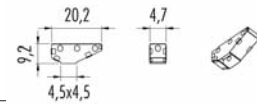

Housing for brickwork. Cassaforma per laterizio

M02.050.01