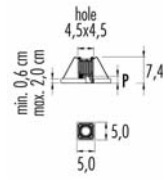

For plasterboard. Per cartongesso

IP40	MC-E=3	CE	▽	⊕

500m/A LED 6W CRI>90

B02.2 ■ S. □ P = 2,0cm

B02H.2 ■ S. □ P = 1,5cm

With honeycomb. Con frangiluce

■ Led color	Nominal lm	Beam spread
2 = 2700°K	528	S = 22°
3 = 3000°K	552	
4 = 4000°K	594	

☉ (m-M) Converter

DRV.500.15 (1-1) on/off

DRV.501.50 (1-7) DALI - Push - 1...10V (Remote installation)

DRV.502.20 (1-3) DALI (Remote installation)

DRV.503.20 (1-3) Push - 1...10 (Remote installation)

DRV.504.10 (1-1) IGBT - TRIAC

□ Frame - Struttura

02 ● Black - Nero

06 ○ White - Bianco

C ● Copper - Rame

S ● Brass - Ottone

(m-M) = min. Led unit - Max Led unit