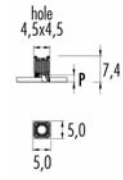

For brickwork. Per laterizio

IP40	MC-E=3	CE	▽	⊕

500m/A LED 6W CRI>90

B2M.2 ■ S. □ P = 2,0cm

B2MH.2 ■ S. □ P = 1,5cm

With honeycomb. Con frangiluce

■ Led color	Nominal lm	Beam spread
2 = 2700°K	528	S = 22°
3 = 3000°K	552	
4 = 4000°K	594	

☉ (m-M) Converter

DRV.500.15 (1-1) on/off